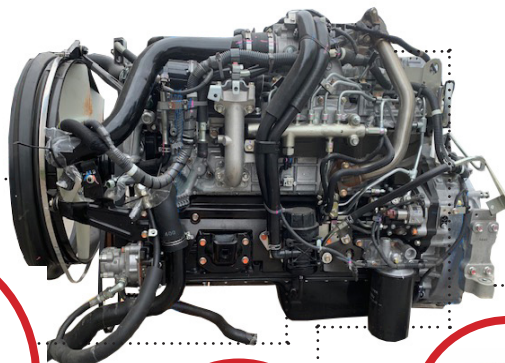

BETTER PERFORMING ENGINES

MAY 2019

GENUINE ISUZU TURBO ENGINES & PARTS

Water Pumps

CAL>Isuzu stocks new and top quality second hand engines with delivery kms only. From water pumps to fuel injectors, CAL > Isuzu is a one stop shop on engines and parts.

Fuel pump & injector

Valve Spring Guide Seals

Clutch

TURBO MOUNT & EXHAUST GASKETS

Genuine engine gaskets offering you the genuine performance you expect from your Isuzu.

TURBO 4HK1 - TCN

Special Price
\$2750 +GST

REF: Turbo 8983520881

TURBO WATER PIPES & TURBO VGS PIPES

Preventative maintenance for your Isuzu - replace when doing your turbo for hassle free trucking.

Products may differ from images shown

Contact our specialist Parts Teams, based in Auckland, Hamilton and Mt Maunganui for more details and to place your order.